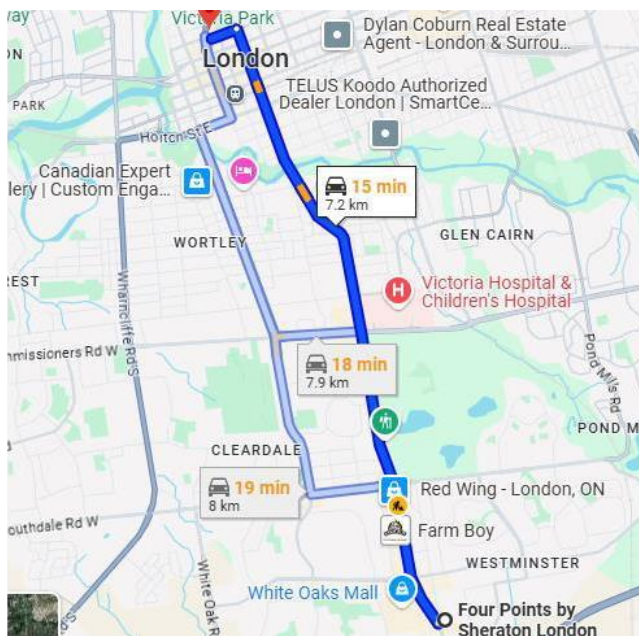

Find Your Way

Direction to the Four Points Sheraton from the 401 Hwy

Head north onto Wellington Street. Go through two sets of lights. The hotel is on your right. (across from the White Oaks Mall)

Directions from Four Points Sheraton to St. Justin's Church, 855 Jalna Blvd, London

Turn right out of parking lot onto Dearness Drive.

At the lights, turn left onto Bradley Avenue.

Follow Bradley Avenue, across Wellington St. heading west.

Turn right onto Earnest Avenue.

The Church is on your left on the corner of Earnest Avenue and Jalna Blvd.

Directions to St. Peter's Cathedral Basilica 196 Dufferin Avenue, London, ON N6A 1K8

From the Four Points by Sheraton:

- Turn right onto Wellington Road and proceed north for 7 kilometers.
- Turn left at the lights onto Dufferin Avenue, for 290 meters.
- Turn right at the lights onto Clarence Street to access parking lots next to the Cathedral.